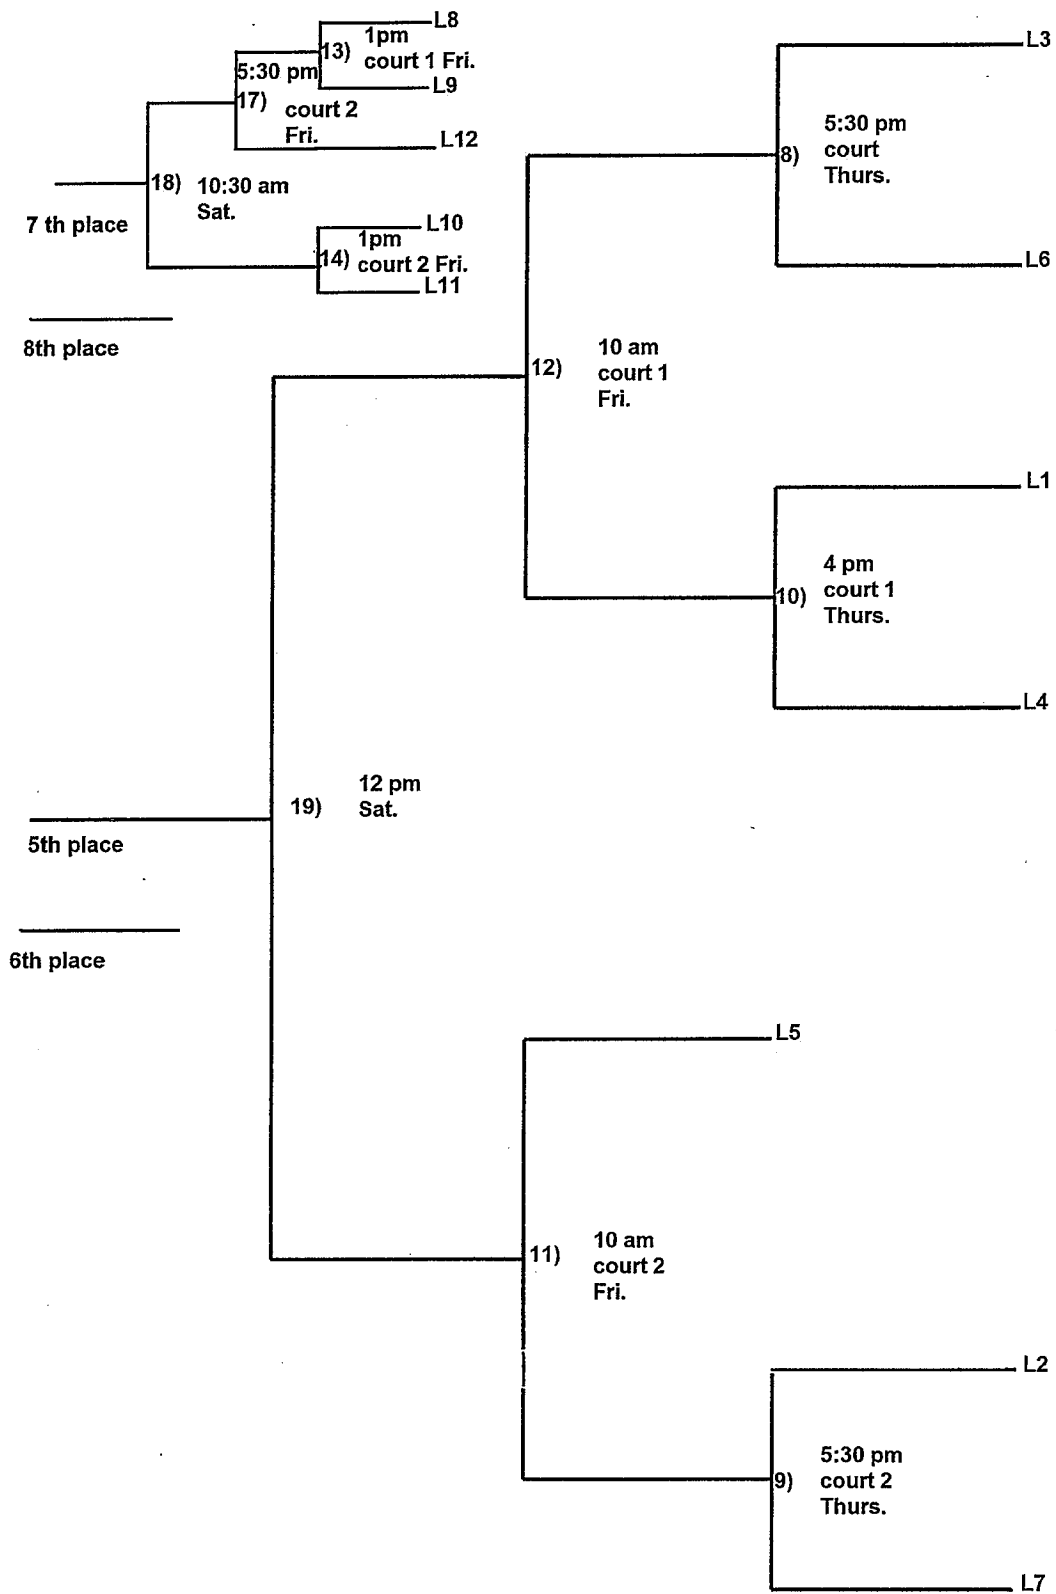

# Champion Bracket

CONSOLATION  
BRACKET

**3 Women Teams**

1. CAAD

2. CCAD

3. PCD

**1 Team 1. CAAD vs. TEAM 2. CCAD  
11:30 am court 1 on Fri.**

**2 Team 1. CAAD vs. Team 3. PCD  
2:30 pm court 1 on Fri.**

**3 Team 2. CCAD vs. Team 3. PCD  
5:30 pm court 1 on Fri.**