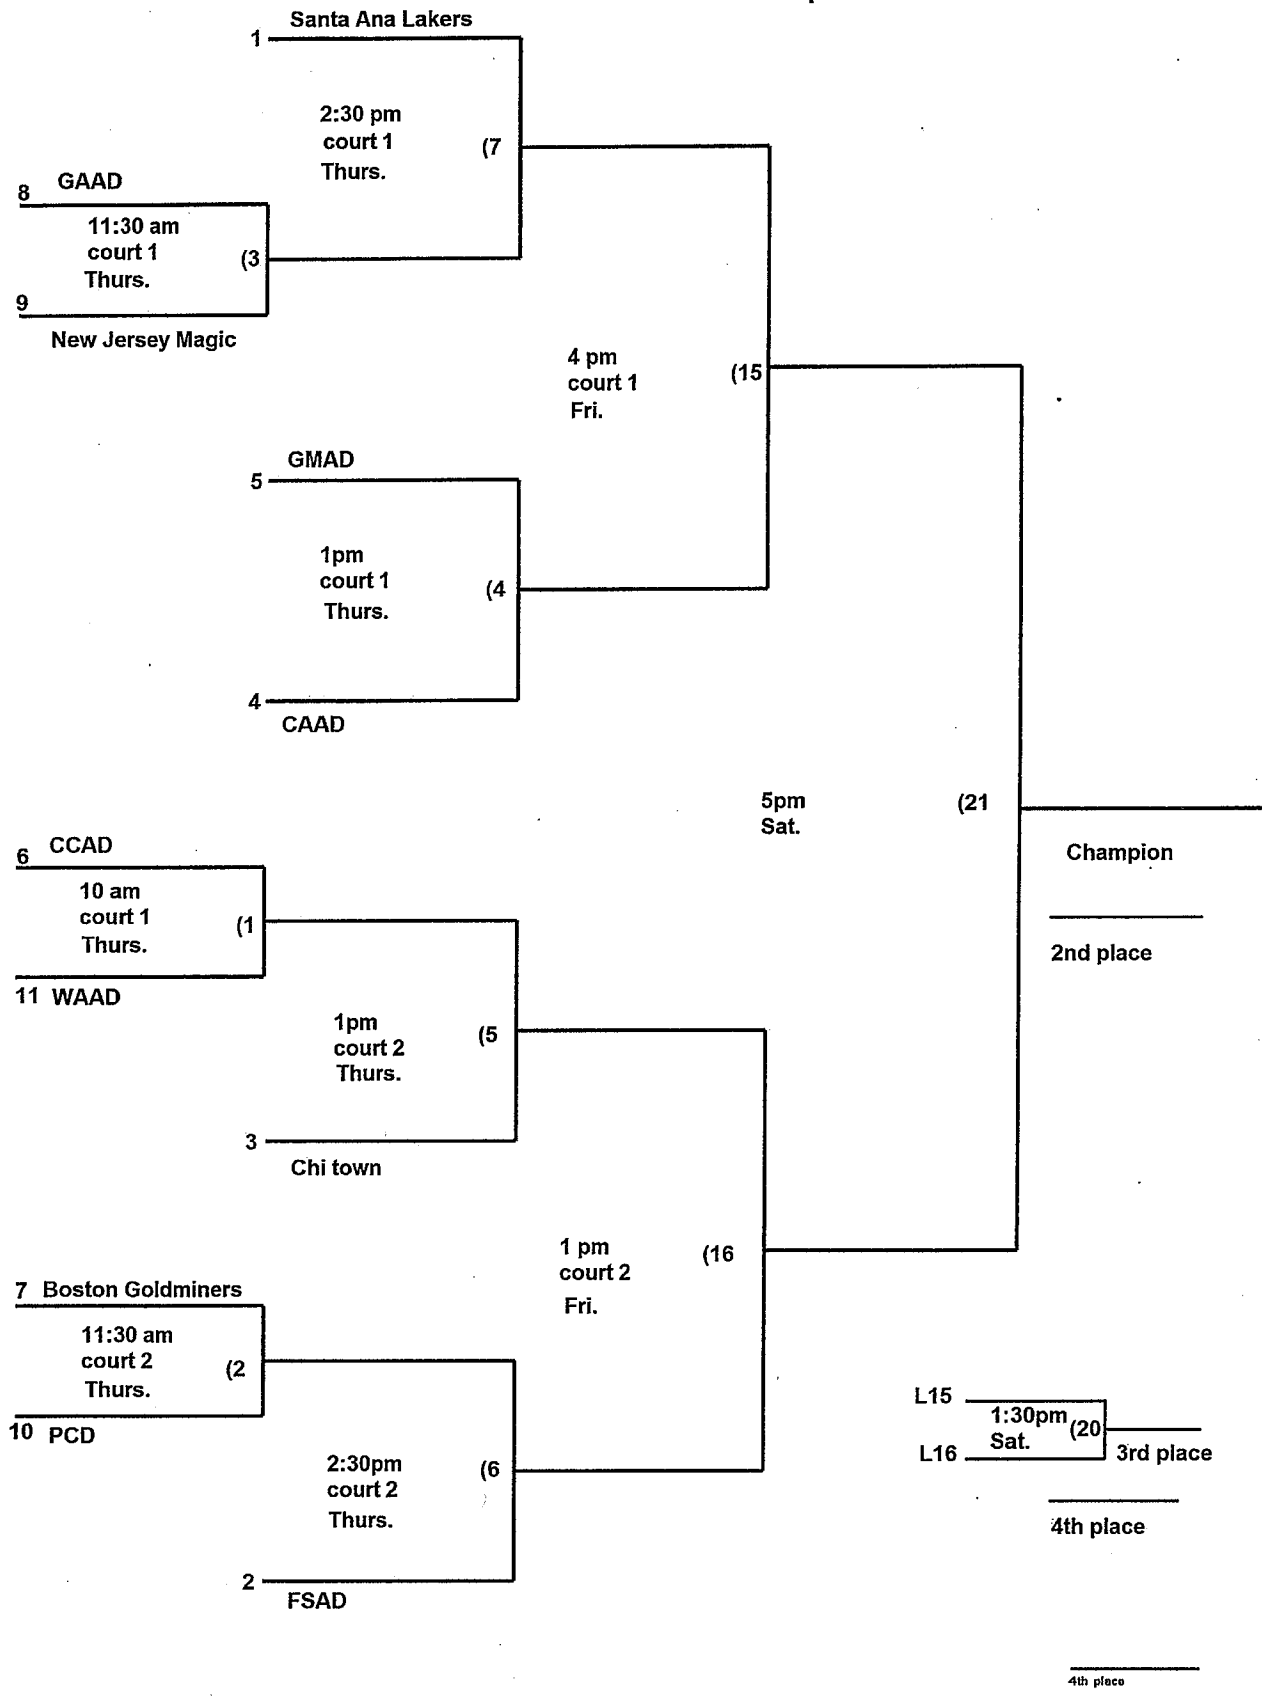

# Champion Bracket

CONSOLATION  
BRACKET

**3 Women Teams**

1. CAAD

2. CCAD

3. PCD

**1 Team 1. CAAD vs. TEAM 2. CCAD  
11:30 am court 1 on Fri.**

**2 Team 1. CAAD vs. Team 3. PCD  
2:30 pm court 1 on Fri.**

**3 Team 2. CCAD vs. Team 3. PCD  
5:30 pm court 1 on Fri.**